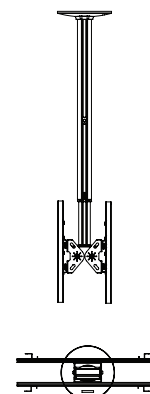

# CM 3 Maxi

Art. 18005

15 degree tilt

2 step bracket height option

# CM 3 Maxi Double

Art. 18012

15 degree tilt

2 step bracket height option