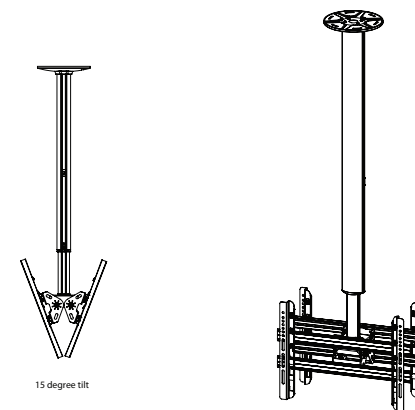

# CM 3 Maxi

Art. 18005

15 degree tilt

2 step bracket height option

# CM 3 Maxi Double

Art. 18012

15 degree tilt

2 step bracket height option