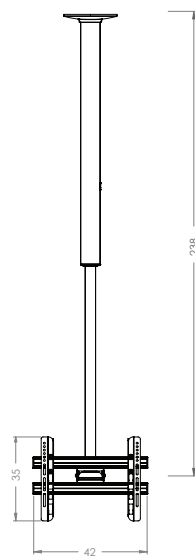

# CM 3 Maxi

Art. 18005

15 degree tilt

2 step bracket height option

# CM 3 Maxi Double

Art. 18012

15 degree tilt

2 step bracket height option