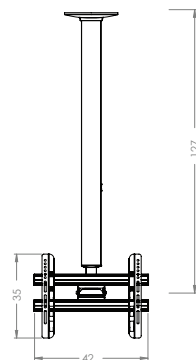

# CM 3 Maxi

Art. 18005

15 degree tilt

2 step bracket height option

# CM 3 Maxi Double

Art. 18012

15 degree tilt

2 step bracket height option