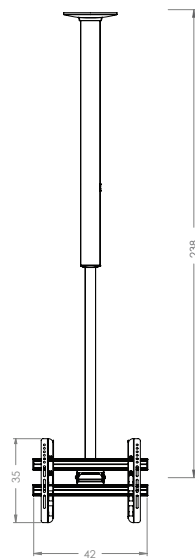

# CM 3 Maxi

Art. 18005

15 degree tilt

2 step bracket height option

# CM 3 Maxi Double

Art. 18012

15 degree tilt

2 step bracket height option