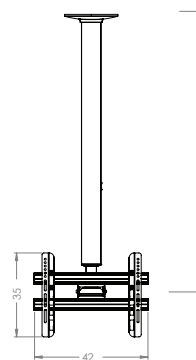

# CM 3 Maxi

Art. 18005

15 degree tilt

2 step bracket height option

# CM 3 Maxi Double

Art. 18012

15 degree tilt

2 step bracket height option